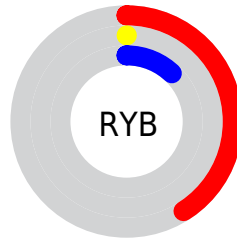

- Red (41%)
- Yellow (0%)
- Blue (12%)