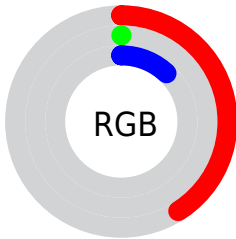

Distribution

- Red (41%)
- Green (0%)
- Blue (12%)