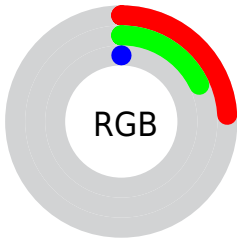

Distribution

Red (24%)

Green (18%)

Blue (0%)