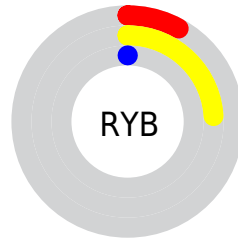

Details

The CIELab color **20.27, 1.73, 28.77** is a dark color, and the websafe version is hex **333300**. A complement of this color would be **6.23, 15.20, -31.51**, and the grayscale version is **19.09, 0.00, -0.00**.

A 20% lighter version of the original color is **40.38, 1.47, 28.99**, and **0.35, 1.57, 0.55** is the 20% darker color. If you saturate the color by 10%, you get **20.27, 1.73, 28.77**, and if you desaturate by 10%, it is **20.80, 1.10, 26.83**.

Distribution

Red (24%)

Green (18%)

Blue (0%)

Red (8%)

Yellow (24%)

Blue (0%)

Cyan (0%)