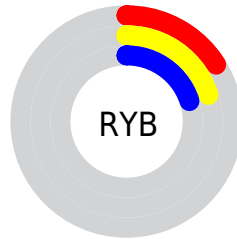

- Red (16%)
- Yellow (20%)
- Blue (20%)