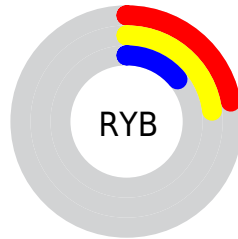

Details

The CIELab color **20.69, 2.68, 10.19** is a dark color, and the websafe version is hex **333333**. A complement of this color would be **18.48, -0.74, -9.77**, and the grayscale version is **20.73, 0.00, -0.00**.

A 20% lighter version of the original color is **40.73, 2.62, 10.53**, and **0.64, 2.88, 1.02** is the 20% darker color. If you saturate the color by 10%, you get **19.71, 3.65, 12.84**, and if you desaturate by 10%, it is **21.69, 1.84, 7.59**.

Distribution

Red (23%)

Green (19%)

Blue (14%)

Red (22%)

Yellow (23%)

Blue (14%)

Cyan (0%)