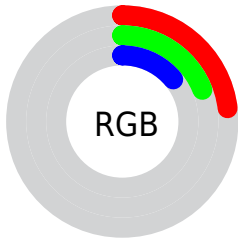

Distribution

Red (23%)

Green (19%)

Blue (14%)