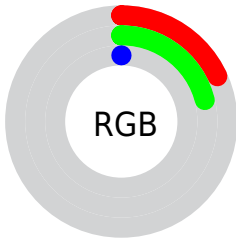

Distribution

Red (18%)

Green (21%)

Blue (0%)