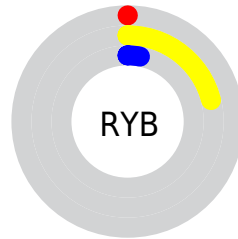

A 20% lighter version of the original color is $41.04, -11.56, 29.36$, and $1.18, -2.40, 1.72$ is the 20% darker color. If you saturate the color by 10%, you get $20.90, -11.44, 28.99$, and if you desaturate by 10%, it is $21.02, -10.63, 26.94$.

Distribution

Red (18%)

Green (21%)

Blue (0%)

Red (0%)

Yellow (21%)

Blue (3%)

Cyan (15%)