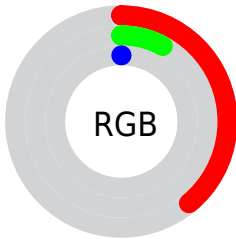

Distribution

Red (39%)

Green (8%)

Blue (0%)