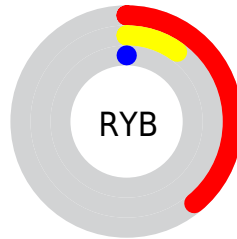

Details

The CIELab color **20.86, 34.56, 31.26** is a dark color, and the websafe version is hex **660000**. A complement of this color would be **31.01, -13.21, -17.60**, and the grayscale version is **16.96, 0.00, -0.00**.

A 20% lighter version of the original color is **40.82, 34.61, 31.03**, and **5.48, 23.12, 8.25** is the 20% darker color. If you saturate the color by 10%, you get **20.86, 34.56, 31.26**, and if you desaturate by 10%, it is **22.16, 31.49, 28.59**.

Distribution

Red (39%)

Green (8%)

Blue (0%)

Red (39%)

Yellow (10%)

Blue (0%)

Cyan (0%)