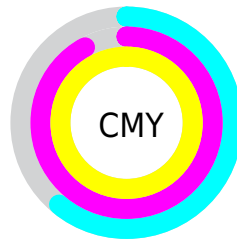

A 20% lighter version of the original color is **40.82, 34.61, 31.03**, and **5.48, 23.12, 8.25** is the 20% darker color. If you saturate the color by 10%, you get **20.86, 34.56, 31.26**, and if you desaturate by 10%, it is **22.16, 31.49, 28.59**.

Distribution

Red (39%)

Green (8%)

Blue (0%)

Red (39%)

Yellow (10%)

Blue (0%)

Cyan (0%)

Magenta (80%)

Yellow (100%)

Black (61%)

Cyan (61%)

Magenta (92%)

Yellow (100%)

Brightness & Saturation Gradients

These gradients show how the CIE Lab color 100.86, 34.56, 31.26 changes by changing the brightness by 10 percent. The first figure shows a shift by +10% for each color and the second figure -10%.