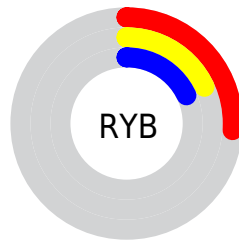

Details

The CIELab color **21.08, 10.31, 3.41** is a dark color, and the websafe version is hex **333333**. A complement of this color would be **26.63, -8.81, -2.16**, and the grayscale version is **21.57, 0.00, -0.00**.

A 20% lighter version of the original color is **41.17, 10.39, 3.32**, and **1.87, 8.38, 2.95** is the 20% darker color. If you saturate the color by 10%, you get **19.01, 13.73, 4.88**, and if you desaturate by 10%, it is **23.25, 6.99, 2.18**.

Distribution

 Red (26%)

 Green (18%)

 Blue (18%)

 Red (26%)

 Yellow (18%)

 Blue (18%)

 Cyan (0%)