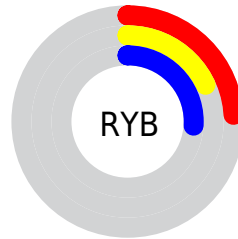

Details

The CIELab color **21.11, 12.14, -11.00** is a dark color, and the websafe version is hex **333333**. A complement of this color would be **26.47, -11.40, 11.33**, and the grayscale version is **21.81, 0.00, -0.00**.

A 20% lighter version of the original color is **41.17, 12.13, -10.87**, and **1.98, 10.48, -10.00** is the 20% darker color. If you saturate the color by 10%, you get **19.00, 15.97, -14.28**, and if you desaturate by 10%, it is **23.29, 8.34, -7.66**.

Distribution

 Red (24%)

 Green (18%)

 Blue (26%)

 Red (24%)

 Yellow (18%)

 Blue (26%)

 Cyan (9%)

 Magenta (33%)

 Yellow (0%)

 Black (74%)

 Cyan (76%)

 Magenta (82%)

 Yellow (74%)

Brightness & Saturation Gradients

These gradients show how the CIE Lab color 101.11, 12.14, -11.00 changes by changing the brightness by 10 percent. The first figure shows a shift by +10% for each color and the second figure -10%.