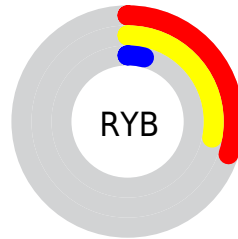

Details

The CIELab color **21.04, 13.44, 26.15** is a dark color, and the websafe version is hex **663300**. A complement of this color would be **17.82, 0.99, -23.21**, and the grayscale version is **20.32, 0.00, -0.00**.

A 20% lighter version of the original color is **41.08, 12.96, 26.35**, and **2.36, 10.59, 3.73** is the 20% darker color. If you saturate the color by 10%, you get **19.91, 15.65, 28.03**, and if you desaturate by 10%, it is **22.22, 11.27, 23.57**.

Distribution

Red (30%)

Green (16%)

Blue (4%)

Red (30%)

Yellow (28%)

Blue (4%)

Cyan (0%)