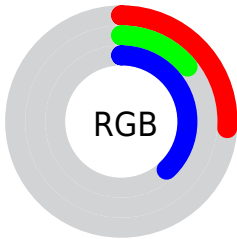

Distribution

Red (26%)

Green (14%)

Blue (38%)