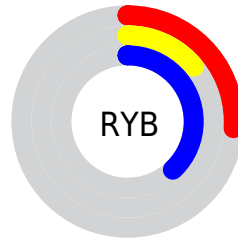

Details

The CIELab color $21.07, 27.41, -30.44$ is a dark color, and the websafe version is hex 333366 . A complement of this color would be $37.21, -22.31, 30.18$, and the grayscale version is $21.52, 0.00, -0.00$.

A 20% lighter version of the original color is $40.98, 27.47, -30.54$, and $3.76, 21.82, -25.92$ is the 20% darker color. If you saturate the color by 10%, you get $18.36, 31.77, -34.84$, and if you desaturate by 10%, it is $23.99, 22.81, -25.74$.

Distribution

Red (26%)

Green (14%)

Blue (38%)

Red (26%)

Yellow (14%)

Blue (38%)

Cyan (31%)

Magenta (63%)

Yellow (0%)

Black (62%)

Cyan (74%)

Magenta (86%)

Yellow (62%)

Brightness & Saturation Gradients

These gradients show how the CIE Lab color 101.07, 27.41, -30.44 changes by changing the brightness by 10 percent. The first figure shows a shift by +10% for each color and the second figure -10%.