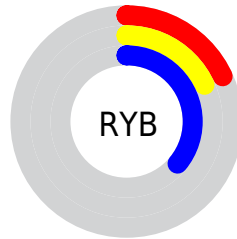

Conversions

Conversions Part 2

Format	Color
RYB	46, 46, 91
Decimal	3026523
CIELab	21.17, 13.59, -27.11
CIELCh	21, 30.326, 296.624
Yxy	3.2901, 0.2268, 0.1869
Android (android.graphics.Color)	4281216603 (0xFF2E2E5B)
YUV	51.1300, 19.6559, -4.4990
Hunter-Lab	18.1385, 7.5452, -21.0457

Details

The CIELab color **21.17, 13.59, -27.11** is a dark color, and the websafe version is hex **333366**. A complement of this color would be **37.67, -7.32, 25.80**, and the grayscale version is **21.22, 0.00, -0.00**.

A 20% lighter version of the original color is **41.28, 13.52, -27.21**, and **1.77, 12.29, -26.17** is the 20% darker color. If you saturate the color by 10%, you get **17.75, 17.73, -32.64**, and if you desaturate by 10%, it is **24.68, 10.00, -21.51**.

Distribution

- Red (18%)
- Green (18%)
- Blue (36%)

- Red (18%)
- Yellow (18%)
- Blue (36%)

- Cyan (49%)
- Magenta (49%)
- Yellow (0%)
- Black (64%)

- Cyan (82%)
- Magenta (82%)
- Yellow (64%)

Brightness & Saturation Gradients