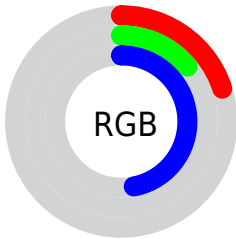

Distribution

- Red (20%)
- Green (14%)
- Blue (47%)