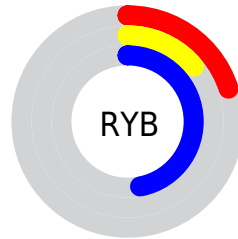

- Red (20%)
- Yellow (14%)
- Blue (47%)