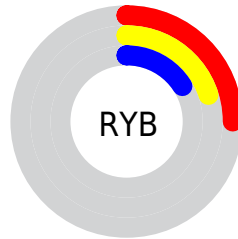

Details

The CIELab color **21.30, 5.42, 7.73** is a dark color, and the websafe version is hex **333333**. A complement of this color would be **22.10, -3.80, -6.98**, and the grayscale version is **21.53, 0.00, -0.00**.

A 20% lighter version of the original color is **41.28, 5.30, 7.70**, and **1.25, 5.61, 1.98** is the 20% darker color. If you saturate the color by 10%, you get **19.90, 7.23, 10.09**, and if you desaturate by 10%, it is **22.73, 3.75, 5.48**.

Distribution

 Red (25%)

 Green (19%)

 Blue (16%)

 Red (25%)

 Yellow (20%)

 Blue (16%)

 Cyan (0%)