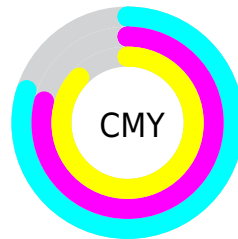

A 20% lighter version of the original color is **41.84, -5.97, 12.53**, and **1.96, -4.01, 2.86** is the 20% darker color. If you saturate the color by 10%, you get **21.49, -7.20, 15.24**, and if you desaturate by 10%, it is **21.92, -4.37, 8.78**.

Distribution

Red (20%)

Green (21%)

Blue (13%)

Red (13%)

Yellow (21%)

Blue (15%)

Cyan (7%)

Magenta (0%)

Yellow (37%)

Black (79%)

Cyan (80%)

Magenta (79%)

Yellow (87%)

Brightness & Saturation Gradients

These gradients show how the CIELab color 101.70, -5.83, 12.03 changes by changing the brightness by 10 percent. The first figure shows a shift by +10% for each color and the second figure -10%.