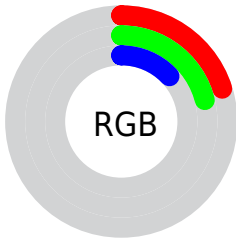

Distribution

Red (20%)

Green (21%)

Blue (13%)