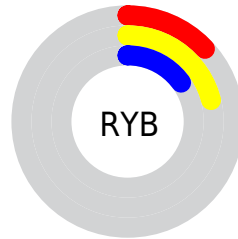

Details

The CIELab color **21.70, -5.83, 12.03** is a dark color, and the websafe version is hex **333333**. A complement of this color would be **14.53, 7.31, -12.34**, and the grayscale version is **21.07, 0.00, -0.00**.

A 20% lighter version of the original color is **41.84, -5.97, 12.53**, and **1.96, -4.01, 2.86** is the 20% darker color. If you saturate the color by 10%, you get **21.49, -7.20, 15.24**, and if you desaturate by 10%, it is **21.92, -4.37, 8.78**.

Distribution

Red (20%)

Green (21%)

Blue (13%)

Red (13%)

Yellow (21%)

Blue (15%)

Cyan (7%)