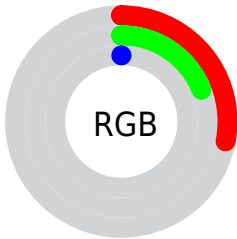

Distribution

Red (28%)

Green (19%)

Blue (0%)