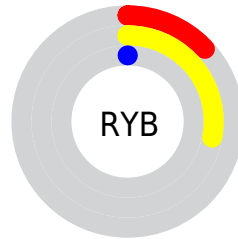

Details

The CIELab color **21.78, 5.95, 30.77** is a dark color, and the websafe version is hex **333300**. A complement of this color would be **9.55, 13.73, -32.46**, and the grayscale version is **20.62, 0.00, -0.00**.

A 20% lighter version of the original color is **41.88, 6.04, 31.06**, and **1.83, 5.66, 2.85** is the 20% darker color. If you saturate the color by 10%, you get **21.78, 5.95, 30.77**, and if you desaturate by 10%, it is **22.53, 4.79, 28.67**.

Distribution

Red (28%)

Green (19%)

Blue (0%)

Red (13%)

Yellow (28%)

Blue (0%)

Cyan (0%)