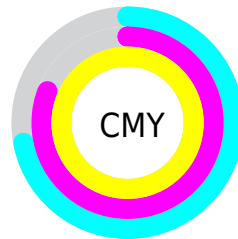

A 20% lighter version of the original color is **41.88, 6.04, 31.06**, and **1.83, 5.66, 2.85** is the 20% darker color. If you saturate the color by 10%, you get **21.78, 5.95, 30.77**, and if you desaturate by 10%, it is **22.53, 4.79, 28.67**.

Distribution

Red (28%)

Green (19%)

Blue (0%)

Red (13%)

Yellow (28%)

Blue (0%)

Cyan (0%)

Magenta (32%)

Yellow (100%)

Black (72%)

Cyan (72%)

Magenta (81%)

Yellow (100%)

Brightness & Saturation Gradients

These gradients show how the CIE Lab color 101.78, 5.95, 30.77 changes by changing the brightness by 10 percent. The first figure shows a shift by +10% for each color and the second figure -10%.

Rectangle

The Rectangle color scheme consists of four colors that form a rectangle on the color wheel.

101.78, 5.95, 30.77

100.00, -19.75, 24.34

100.00, -5.95, -30.77

100.00, 19.75, -24.34

Sweetspot

The Sweet Spot groups the original color and five complimentary colors.