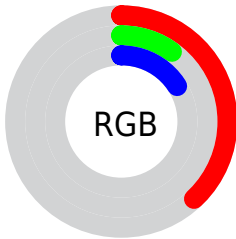

Distribution

- Red (38%)
- Green (10%)
- Blue (16%)