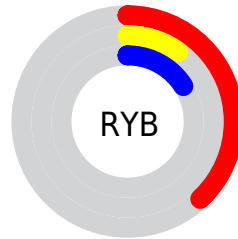

Conversions

Conversions Part 2

Format	Color
R_{YB}	98, 25, 41
Decimal	6428969
CIE _{Lab}	21.77, 33.88, 8.59
CIE _{LCh}	22, 34.952, 14.227
Yxy	3.4520, 0.4946, 0.2951
Android (android.graphics.Color)	4284619049 (0xFF621929)
YUV	48.6510, -3.7719, 43.2791
Hunter-Lab	18.5795, 23.0668, 5.1592

Details

The CIELab color **21.77, 33.88, 8.59** is a dark color, and the websafe version is hex **663333**. A complement of this color would be **37.03, -26.30, 2.73**, and the grayscale version is **20.17, 0.00, -0.00**.

A 20% lighter version of the original color is **41.75, 34.23, 8.52**, and **5.92, 24.24, 8.94** is the 20% darker color. If you saturate the color by 10%, you get **20.27, 36.96, 11.92**, and if you desaturate by 10%, it is **23.69, 29.97, 5.99**.

Distribution

- Red (38%)
- Green (10%)
- Blue (16%)

- Red (38%)
- Yellow (10%)
- Blue (16%)

- Cyan (0%)
- Magenta (74%)
- Yellow (58%)
- Black (62%)

- Cyan (62%)
- Magenta (90%)
- Yellow (84%)

Brightness & Saturation Gradients