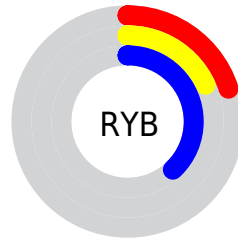

Details

The CIELab color **21.90, 18.29, -30.51** is a dark color, and the websafe version is hex **333366**. A complement of this color would be **39.83, -11.44, 28.94**, and the grayscale version is **22.12, 0.00, -0.00**.

A 20% lighter version of the original color is **41.96, 18.21, -30.30**, and **2.57, 17.00, -29.39** is the 20% darker color. If you saturate the color by 10%, you get **18.45, 22.89, -36.11**, and if you desaturate by 10%, it is **25.48, 14.08, -24.78**.

Distribution

Red (20%)

Green (18%)

Blue (38%)

Red (20%)

Yellow (18%)

Blue (38%)

Cyan (47%)

Magenta (54%)

Yellow (0%)

Black (62%)

Cyan (80%)

Magenta (82%)

Yellow (62%)

Brightness & Saturation Gradients

These gradients show how the CIELab color 101.90, 18.29, -30.51 changes by changing the brightness by 10 percent. The first figure shows a shift by +10% for each color and the second figure -10%.