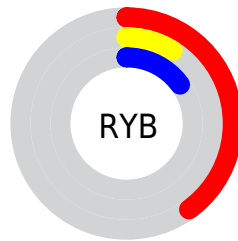

- Red (40%)
- Yellow (9%)
- Blue (15%)