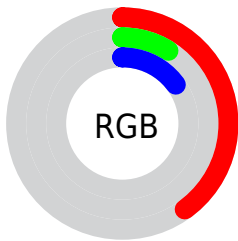

Distribution

- Red (40%)
- Green (9%)
- Blue (15%)