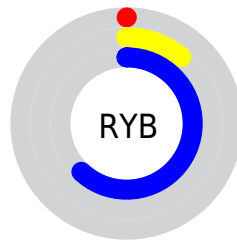

- Red (0%)
- Yellow (11%)
- Blue (62%)