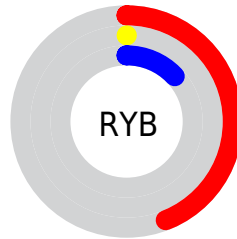

- Red (44%)
- Yellow (0%)
- Blue (13%)