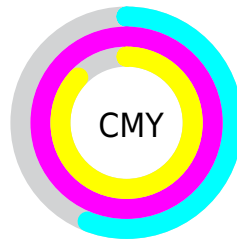

A 20% lighter version of the original color is **42.21, 44.96, 15.15**, and **8.14, 27.97, 12.46** is the 20% darker color. If you saturate the color by 10%, you get **22.14, 44.75, 15.21**, and if you desaturate by 10%, it is **23.16, 42.78, 11.05**.

Distribution

- Red (44%)
- Green (0%)
- Blue (13%)

- Red (44%)
- Yellow (0%)
- Blue (13%)

- Cyan (0%)
- Magenta (100%)
- Yellow (71%)
- Black (56%)

- Cyan (56%)
- Magenta (100%)
- Yellow (87%)

Brightness & Saturation Gradients

These gradients show how the CIELab color 102.14, 44.75, 15.21 changes by changing the brightness by 10 percent. The first figure shows a shift by +10% for each color and the second figure -10%.

Similar to the brightness gradients but the following saturation gradients show a change of the CIELab color 102.14, 44.75, 15.21 by changing the saturation by 10% instead.