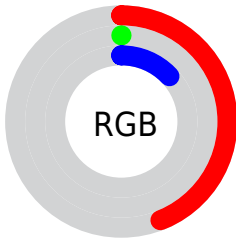

Distribution

- Red (44%)
- Green (0%)
- Blue (13%)