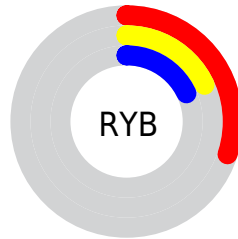

- Red (30%)
- Yellow (18%)
- Blue (18%)