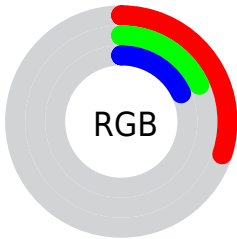

Distribution

- Red (30%)
- Green (18%)
- Blue (18%)