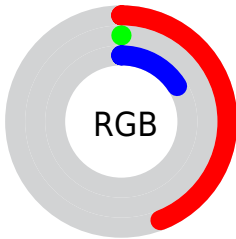

Distribution

- Red (44%)
- Green (0%)
- Blue (16%)