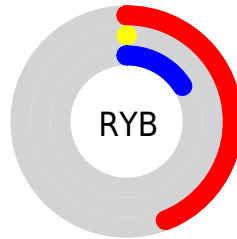

- Red (44%)
- Yellow (0%)
- Blue (16%)