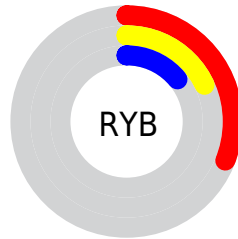

- Red (31%)
- Yellow (18%)
- Blue (14%)