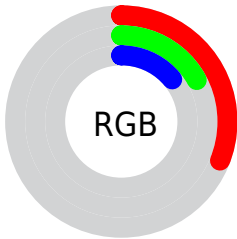

Distribution

- Red (31%)
- Green (17%)
- Blue (14%)