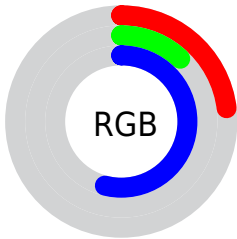

Distribution

Red (23%)

Green (12%)

Blue (54%)