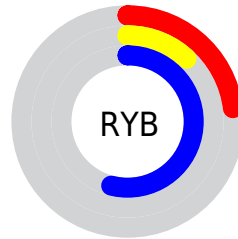

Details

The CIELab color $[22.42, 41.18, -54.59]$ is a dark color, and the websafe version is hex $\#333399$. A complement of this color would be $[53.20, -25.22, 50.12]$, and the grayscale version is $[20.86, 0.00, -0.00]$.

A 20% lighter version of the original color is $[42.44, 40.80, -54.31]$, and $[6.07, 35.11, -48.57]$ is the 20% darker color. If you saturate the color by 10%, you get $[19.27, 46.15, -59.83]$, and if you desaturate by 10%, it is $[26.21, 35.31, -48.35]$.

Distribution

Red (23%)

Green (12%)

Blue (54%)

Red (23%)

Yellow (12%)

Blue (54%)

Cyan (58%)

Magenta (78%)

Yellow (0%)

Black (46%)

Cyan (77%)

Magenta (88%)

Yellow (46%)

Brightness & Saturation Gradients

These gradients show how the CIELab color 102.42, 41.18, -54.59 changes by changing the brightness by 10 percent. The first figure shows a shift by +10% for each color and the second figure -10%.