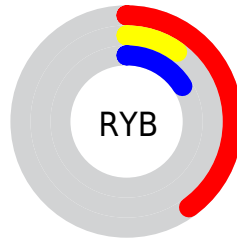

- Red (40%)
- Yellow (10%)
- Blue (16%)