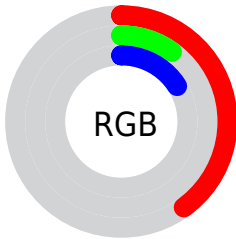

Distribution

- Red (40%)
- Green (10%)
- Blue (16%)