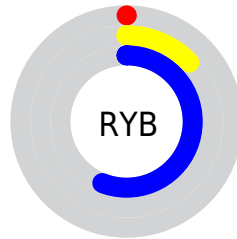

- Red (0%)
- Yellow (13%)
- Blue (56%)