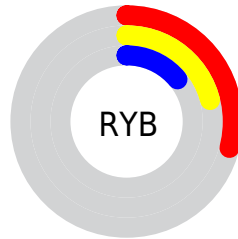

- Red (29%)
- Yellow (21%)
- Blue (14%)