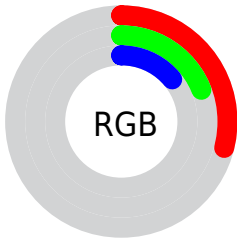

Distribution

- Red (29%)
- Green (19%)
- Blue (14%)