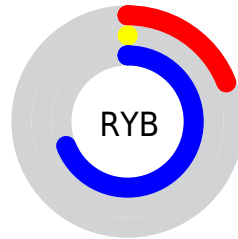

- Red (19%)
- Yellow (0%)
- Blue (69%)