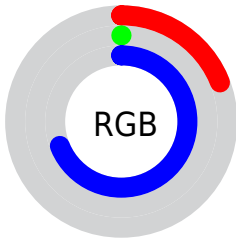

Distribution

- Red (19%)
- Green (0%)
- Blue (69%)