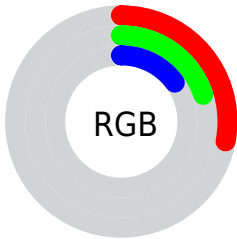

Distribution

Red (28%)

Green (20%)

Blue (15%)