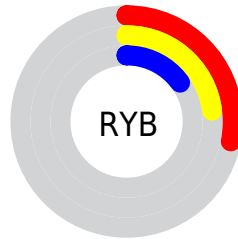

Details

The CIELab color **23.29, 7.51, 11.96** is a dark color, and the websafe version is hex **333333**. A complement of this color would be **23.70, -4.24, -10.59**, and the grayscale version is **23.46, 0.00, -0.00**.

A 20% lighter version of the original color is **43.23, 7.89, 11.82**, and **3.41, 7.60, 5.24** is the 20% darker color. If you saturate the color by 10%, you get **21.85, 9.56, 14.81**, and if you desaturate by 10%, it is **24.78, 5.62, 9.22**.

Distribution

 Red (28%)

 Green (20%)

 Blue (15%)

 Red (28%)

 Yellow (23%)

 Blue (15%)

 Cyan (0%)

 Magenta (29%)

 Yellow (47%)

 Black (72%)

 Cyan (72%)

 Magenta (80%)

 Yellow (85%)

Brightness & Saturation Gradients

These gradients show how the CIELab color 103.29, 7.51, 11.96 changes by changing the brightness by 10 percent. The first figure shows a shift by +10% for each color and the second figure -10%.