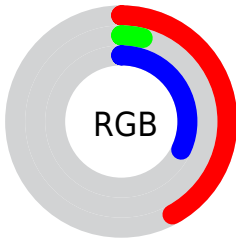

Distribution

- Red (42%)
- Green (4%)
- Blue (32%)