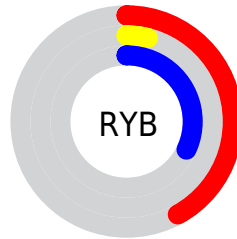

- Red (42%)
- Yellow (4%)
- Blue (32%)