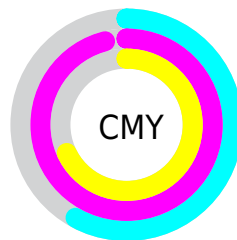

A 20% lighter version of the original color is $[43.17, 45.91, -17.60]$, and $[8.53, 30.18, -8.95]$ is the 20% darker color. If you saturate the color by 10%, you get $[22.44, 47.64, -16.99]$, and if you desaturate by 10%, it is $[24.32, 43.59, -17.32]$.

Distribution

- Red (42%)
- Green (4%)
- Blue (32%)

- Red (42%)
- Yellow (4%)
- Blue (32%)

- Cyan (0%)
- Magenta (92%)
- Yellow (23%)
- Black (58%)

- Cyan (58%)
- Magenta (96%)
- Yellow (68%)

Brightness & Saturation Gradients

These gradients show how the CIE Lab color 103.23, 45.97, -17.26 changes by changing the brightness by 10 percent. The first figure shows a shift by +10% for each color and the second figure -10%.

Similar to the brightness gradients but the following saturation gradients show a change of the CIE Lab color 103.23, 45.97, -17.26 by changing the saturation by 10% instead.