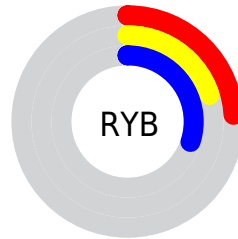

## Conversions Part 2

<b>Format</b>	<b>Color</b>
<b>R<sub>YB</sub></b>	60, 51, 76
Decimal	3945292
CIE <sub>Lab</sub>	23.17, 10.04, -13.90
CIE <sub>LCh</sub>	23, 17.147, 305.841
Yxy	3.8502, 0.2798, 0.2476
Android (android.graphics.Color)	4282135372 (0xFF3C334C)
YUV	56.5410, 9.5933, 3.0335
Hunter-Lab	19.6220, 5.2511, -8.4738

# Details

The CIELab color **23.17, 10.04, -13.90** is a dark color, and the websafe version is hex **333366**. A complement of this color would be **30.88, -8.72, 13.70**, and the grayscale version is **23.72, 0.00, -0.00**.

A 20% lighter version of the original color is **43.09, 10.37, -14.05**, and **3.17, 10.23, -13.84** is the 20% darker color. If you saturate the color by 10%, you get **20.42, 13.48, -18.21**, and if you desaturate by 10%, it is **25.95, 6.79, -9.61**.

# Distribution

 Red (24%)

 Green (20%)

 Blue (30%)

 Red (24%)

 Yellow (20%)

 Blue (30%)

 Cyan (21%)