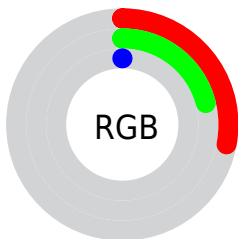

Distribution

Red (28%)

Green (21%)

Blue (0%)