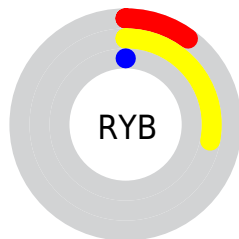

Details

The CIELab color **23.42, 3.22, 32.52** is a dark color, and the websafe version is hex **333300**. A complement of this color would be **8.43, 17.36, -34.99**, and the grayscale version is **22.10, 0.00, -0.00**.

A 20% lighter version of the original color is **43.39, 3.63, 32.31**, and **3.41, 3.78, 5.18** is the 20% darker color. If you saturate the color by 10%, you get **23.42, 3.22, 32.52**, and if you desaturate by 10%, it is **24.05, 2.33, 30.22**.

Distribution

Red (28%)

Green (21%)

Blue (0%)

Red (10%)

Yellow (28%)

Blue (0%)

Cyan (0%)