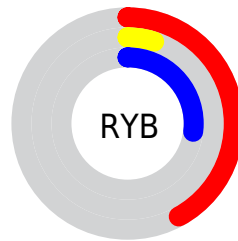

- Red (42%)
- Yellow (5%)
- Blue (27%)