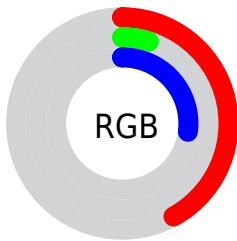

Distribution

- Red (42%)
- Green (5%)
- Blue (27%)