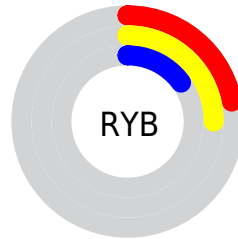

Details

The CIELab color **23.25, 1.77, 11.08** is a dark color, and the websafe version is hex **333333**. A complement of this color would be **20.03, 0.20, -10.79**, and the grayscale version is **23.22, 0.00, -0.00**.

A 20% lighter version of the original color is **43.35, 1.38, 11.22**, and **3.30, 2.02, 4.99** is the 20% darker color. If you saturate the color by 10%, you get **22.31, 2.55, 14.04**, and if you desaturate by 10%, it is **24.21, 1.13, 8.16**.

Distribution

Red (25%)

Green (21%)

Blue (15%)

Red (22%)

Yellow (25%)

Blue (15%)

Cyan (0%)