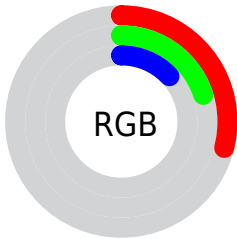

Distribution

- Red (29%)
- Green (20%)
- Blue (13%)