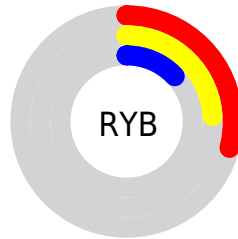

- Red (29%)
- Yellow (24%)
- Blue (13%)