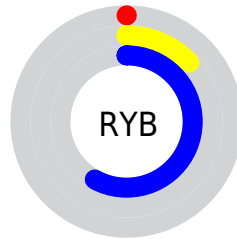

- Red (0%)
- Yellow (13%)
- Blue (58%)