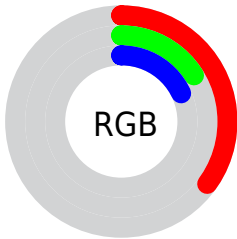

Distribution

- Red (35%)
- Green (16%)
- Blue (18%)