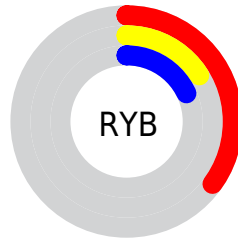

- Red (35%)
- Yellow (16%)
- Blue (18%)