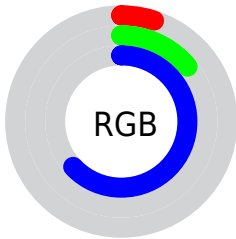

Distribution

- Red (5%)
- Green (14%)
- Blue (63%)