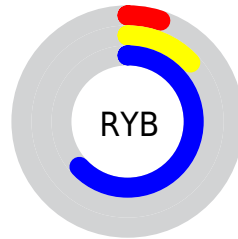

- Red (5%)
- Yellow (13%)
- Blue (63%)