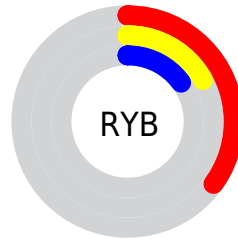

Details

The CIELab color **23.46, 20.00, 13.27** is a dark color, and the websafe version is hex **663333**. A complement of this color would be **32.11, -13.47, -8.24**, and the grayscale version is **23.45, 0.00, -0.00**.

A 20% lighter version of the original color is **43.63, 19.99, 13.33**, and **4.26, 19.02, 6.73** is the 20% darker color. If you saturate the color by 10%, you get **21.49, 23.79, 16.61**, and if you desaturate by 10%, it is **25.62, 16.18, 10.32**.

Distribution

Red (35%)

Green (17%)

Blue (15%)

Red (35%)

Yellow (17%)

Blue (15%)

Cyan (0%)