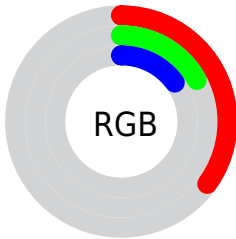

Distribution

Red (35%)

Green (17%)

Blue (15%)