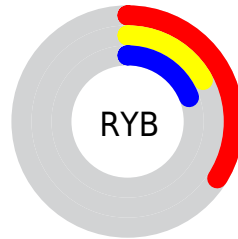

Details

The CIELab color $[23.59, 20.95, 5.33]$ is a dark color, and the websafe version is hex $\#663333$. A complement of this color would be $[33.82, -16.90, -1.23]$, and the grayscale version is $[23.91, 0.00, -0.00]$.

A 20% lighter version of the original color is $[43.69, 20.88, 5.47]$, and $[4.28, 19.15, 6.35]$ is the 20% darker color. If you saturate the color by 10%, you get $[21.40, 25.14, 7.40]$, and if you desaturate by 10%, it is $[26.00, 16.62, 3.70]$.

Distribution

 Red (34%)

 Green (17%)

 Blue (19%)

 Red (34%)

 Yellow (17%)

 Blue (19%)

 Cyan (0%)