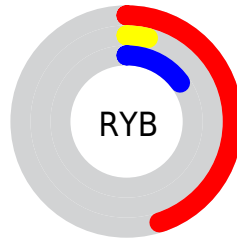

- Red (45%)
- Yellow (4%)
- Blue (15%)