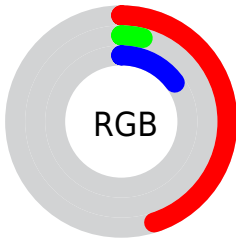

Distribution

- Red (45%)
- Green (4%)
- Blue (15%)