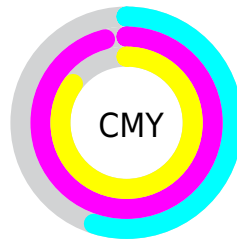

A 20% lighter version of the original color is **43.53, 43.77, 13.91**, and **8.93, 28.84, 14.10** is the 20% darker color. If you saturate the color by 10%, you get **22.82, 45.46, 17.30**, and if you desaturate by 10%, it is **24.84, 41.52, 9.67**.

Distribution

- Red (45%)
- Green (4%)
- Blue (15%)

- Red (45%)
- Yellow (4%)
- Blue (15%)

- Cyan (0%)
- Magenta (92%)
- Yellow (67%)
- Black (55%)

- Cyan (55%)
- Magenta (96%)
- Yellow (85%)

Brightness & Saturation Gradients

These gradients show how the CIELab color 103.61, 43.91, 13.77 changes by changing the brightness by 10 percent. The first figure shows a shift by +10% for each color and the second figure -10%.

Similar to the brightness gradients but the following saturation gradients show a change of the CIELab color 103.61, 43.91, 13.77 by changing the saturation by 10% instead.