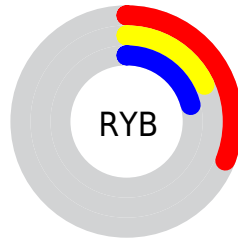

Conversions

Conversions Part 2

Format	Color
R_{YB}	80, 47, 54
Decimal	5254966
CIE _{Lab}	23.69, 16.16, 1.94
CIE _{LCh}	24, 16.276, 6.846
Yxy	4.0056, 0.3840, 0.3082
Android (android.graphics.Color)	4283445046 (0xFF502F36)
YUV	57.6650, -1.8068, 19.5878
Hunter-Lab	20.0140, 9.4909, 2.1574

Details

The CIELab color **23.69, 16.16, 1.94** is a dark color, and the websafe version is hex **663333**. A complement of this color would be **31.40, -13.96, 0.31**, and the grayscale version is **24.28, 0.00, -0.00**.

A 20% lighter version of the original color is **43.79, 15.81, 1.81**, and **3.76, 16.05, 2.23** is the 20% darker color. If you saturate the color by 10%, you get **21.46, 20.23, 3.04**, and if you desaturate by 10%, it is **26.06, 12.07, 1.15**.

Distribution

-  Red (31%)
-  Green (18%)
-  Blue (21%)

-  Red (31%)
-  Yellow (18%)
-  Blue (21%)

-  Cyan (0%)
-  Magenta (41%)
-  Yellow (32%)
-  Black (69%)

-  Cyan (69%)
-  Magenta (82%)
-  Yellow (79%)