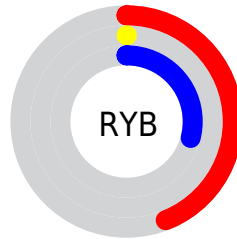

- Red (44%)
- Yellow (0%)
- Blue (29%)