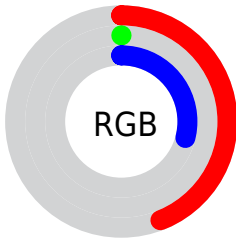

Distribution

- Red (44%)
- Green (0%)
- Blue (29%)