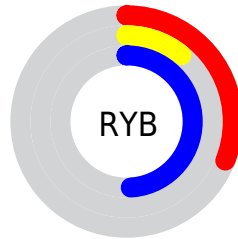

- Red (31%)
- Yellow (11%)
- Blue (49%)