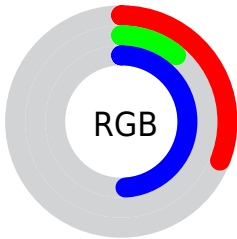

Distribution

- Red (31%)
- Green (11%)
- Blue (49%)