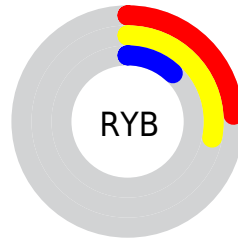

Details

The CIELab color **23.92, 4.19, 17.29** is a dark color, and the websafe version is hex **333300**. A complement of this color would be **19.47, 0.76, -16.47**, and the grayscale version is **23.77, 0.00, -0.00**.

A 20% lighter version of the original color is **44.06, 3.97, 17.72**, and **3.83, 4.37, 5.81** is the 20% darker color. If you saturate the color by 10%, you get **22.90, 5.45, 20.45**, and if you desaturate by 10%, it is **24.97, 3.09, 14.11**.

Distribution

Red (28%)

Green (21%)

Blue (12%)

Red (24%)

Yellow (28%)

Blue (12%)

Cyan (0%)