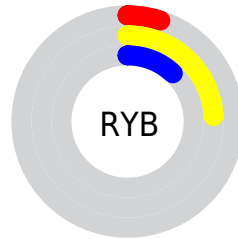

Details

The CIELab color $[23.86, -15.07, 26.23]$ is a dark color, and the websafe version is hex $\#333300$. A complement of this color would be $[8.47, 21.68, -27.76]$, and the grayscale version is $[21.67, 0.00, -0.00]$.

A 20% lighter version of the original color is $[44.01, -15.15, 26.40]$, and $[4.84, -9.90, 7.07]$ is the 20% darker color. If you saturate the color by 10%, you get $[23.66, -16.51, 28.66]$, and if you desaturate by 10%, it is $[24.08, -13.50, 23.33]$.

Distribution

Red (18%)

Green (24%)

Blue (5%)

Red (5%)

Yellow (24%)

Blue (12%)

Cyan (26%)