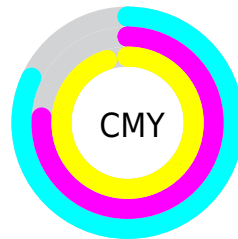

A 20% lighter version of the original color is $[44.01, -15.15, 26.40]$, and $[4.84, -9.90, 7.07]$ is the 20% darker color. If you saturate the color by 10%, you get $[23.66, -16.51, 28.66]$, and if you desaturate by 10%, it is $[24.08, -13.50, 23.33]$.

Distribution

Red (18%)

Green (24%)

Blue (5%)

Red (5%)

Yellow (24%)

Blue (12%)

Cyan (26%)

Magenta (0%)

Yellow (77%)

Black (76%)

Cyan (82%)

Magenta (76%)

Yellow (95%)

Brightness & Saturation Gradients

These gradients show how the CIE Lab color 103.86, -15.07, 26.23 changes by changing the brightness by 10 percent. The first figure shows a shift by +10% for each color and the second figure -10%.