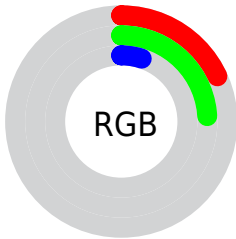

Distribution

Red (18%)

Green (24%)

Blue (5%)