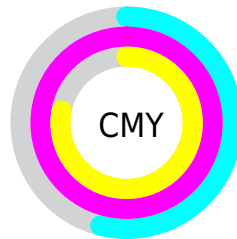

A 20% lighter version of the original color is **43.88, 47.91, 1.50**, and **9.67, 30.03, 10.30** is the 20% darker color. If you saturate the color by 10%, you get **23.89, 47.62, 1.73**, and if you desaturate by 10%, it is **24.91, 45.81, -0.99**.

Distribution

- Red (46%)
- Green (0%)
- Blue (22%)

- Red (46%)
- Yellow (0%)
- Blue (22%)

- Cyan (0%)
- Magenta (100%)
- Yellow (52%)
- Black (54%)

- Cyan (54%)
- Magenta (100%)
- Yellow (78%)

Brightness & Saturation Gradients

These gradients show how the CIELab color 103.89, 47.62, 1.73 changes by changing the brightness by 10 percent. The first figure shows a shift by +10% for each color and the second figure -10%.

Similar to the brightness gradients but the following saturation gradients show a change of the CIELab color 103.89, 47.62, 1.73 by changing the saturation by 10% instead.