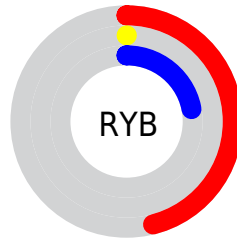

- Red (46%)
- Yellow (0%)
- Blue (22%)