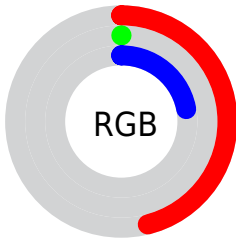

Distribution

- Red (46%)
- Green (0%)
- Blue (22%)