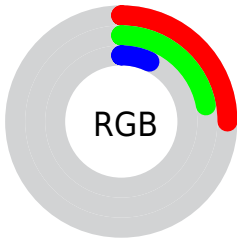

Distribution

Red (25%)

Green (22%)

Blue (7%)