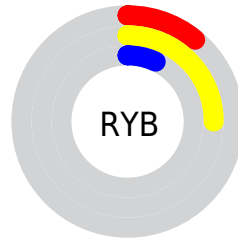

Details

The CIELab color **23.99, -1.99, 24.33** is a dark color, and the websafe version is hex **333300**. A complement of this color would be **11.31, 10.84, -25.33**, and the grayscale version is **23.17, 0.00, -0.00**.

A 20% lighter version of the original color is **44.10, -1.96, 24.63**, and **4.08, -1.84, 6.08** is the 20% darker color. If you saturate the color by 10%, you get **23.56, -1.73, 27.22**, and if you desaturate by 10%, it is **24.44, -2.12, 21.12**.

Distribution

Red (25%)

Green (22%)

Blue (7%)

Red (11%)

Yellow (25%)

Blue (7%)

Cyan (0%)