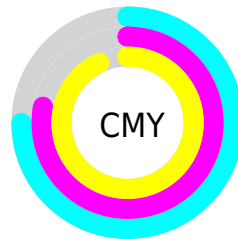

A 20% lighter version of the original color is **44.10, -1.96, 24.63**, and **4.08, -1.84, 6.08** is the 20% darker color. If you saturate the color by 10%, you get **23.56, -1.73, 27.22**, and if you desaturate by 10%, it is **24.44, -2.12, 21.12**.

Distribution

Red (25%)

Green (22%)

Blue (7%)

Red (11%)

Yellow (25%)

Blue (7%)

Cyan (0%)

Magenta (12%)

Yellow (71%)

Black (75%)

Cyan (75%)

Magenta (78%)

Yellow (93%)

Brightness & Saturation Gradients

These gradients show how the CIE Lab color 103.99, -1.99, 24.33 changes by changing the brightness by 10 percent. The first figure shows a shift by +10% for each color and the second figure -10%.