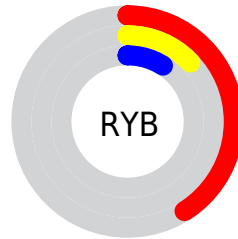

Details

The CIELab color **23.99, 32.05, 23.73** is a dark color, and the websafe version is hex **660000**. A complement of this color would be **37.05, -18.24, -11.45**, and the grayscale version is **22.12, 0.00, -0.00**.

A 20% lighter version of the original color is **44.02, 31.68, 23.96**, and **6.59, 25.64, 10.42** is the 20% darker color. If you saturate the color by 10%, you get **22.41, 35.66, 28.08**, and if you desaturate by 10%, it is **25.94, 27.93, 19.34**.

Distribution

Red (41%)

Green (13%)

Blue (9%)

Red (41%)

Yellow (13%)

Blue (9%)

Cyan (0%)