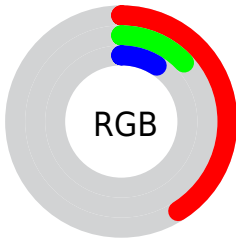

Distribution

Red (41%)

Green (13%)

Blue (9%)