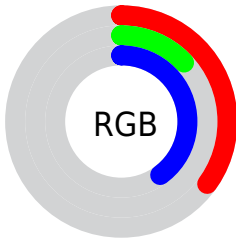

Distribution

Red (35%)

Green (13%)

Blue (40%)