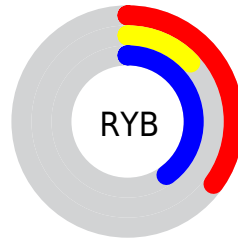

Details

The CIELab color $[24.01, 36.32, -28.84]$ is a dark color, and the websafe version is hex 663366 . A complement of this color would be $[37.84, -32.38, 32.09]$, and the grayscale version is $[23.97, 0.00, -0.00]$.

A 20% lighter version of the original color is $[44.06, 36.03, -28.53]$, and $[6.48, 29.65, -25.12]$ is the 20% darker color. If you saturate the color by 10%, you get $[22.06, 40.43, -31.98]$, and if you desaturate by 10%, it is $[26.29, 31.48, -25.20]$.

Distribution

Red (35%)

Green (13%)

Blue (40%)

Red (35%)

Yellow (13%)

Blue (40%)

Cyan (13%)